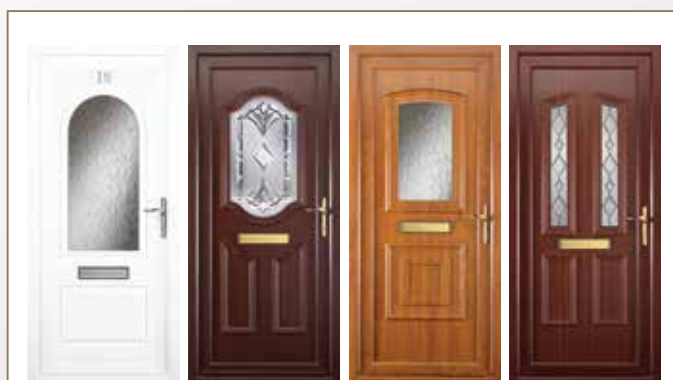

Why not personalise your door with a range of knockers, letter plates and numerals. Your installer will inform you on availability.

cosmopolitan